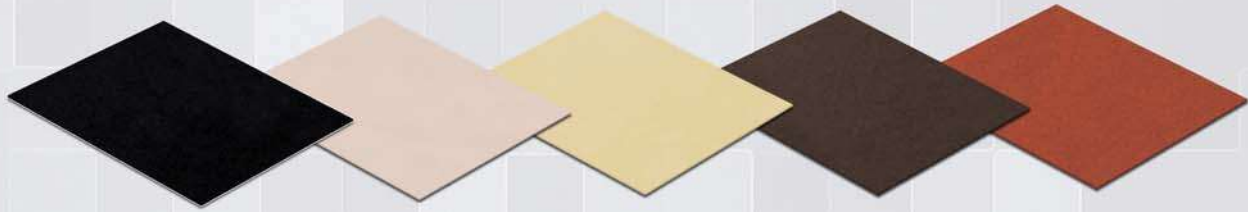

Slide Chart

Cut to Fit Soles

Felt Chrome Leather Deer Skin Oiled Leather Back Skin

Most Slide ←————→ **Least Slide**

For use with Cleated Sole

Teflon Felt Chrome Deer Skin Oiled Leather Back Skin

Most Slide ←————→ **Least Slide**

Heel Lineup

Leather Heel Flat Heel Grooved Heel Rippled Heel

Most Slide ←————→ **Least Slide**

Customize your slide and release by creating your own sole - heel combination to match any approach and style.