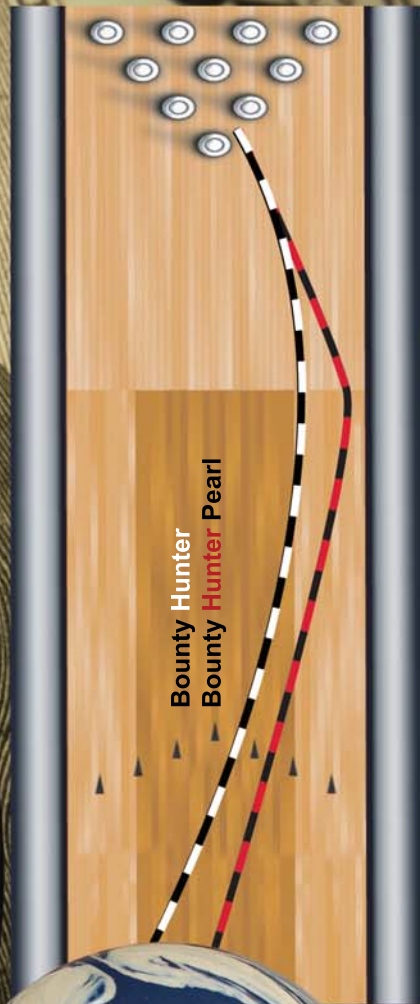

**\$50,000
REWARD**

**Claiming your Reward
just got easier!**

Made in U.S.A.

Now there are two great ways to win your share!

15 LB.	New Pearl	Solid
R.G.	2.503	2.532
Diff.	0.049	0.042
Mid Diff.	0.019	0.016
Coverstock	S72	S79