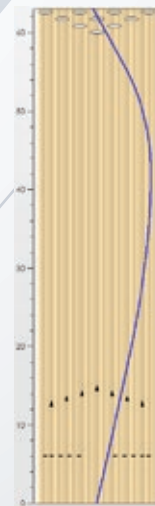

MID PERFORMANCE

CORE	MODIFIED TRI-CORE
COVERSTOCK	QR-5 SOLID
COLOR	RED/ORANGE/BLACK
FINISH	500 / 2000 ABRALON®
LANE CONDITION	MEDIUM TO HEAVY OIL
REACTION	STRONG OVERALL HOOK
WEIGHT	12-16LB
RG	16# 2.51 15# 2.50 14# 2.49 13# 2.53 12# 2.60
DIFF	16# 0.033 15# 0.038 14# 0.045 13# 0.055 12# 0.039
INTER DIFF	NONE (SYMMETRICAL)
CLEANER	POWERHOUSE CLEAN N' DULL

The Heat line has been the most iconic line in the Track Brand. Filling the shoes of greatness is never an easy task, but at Track, we feel we knocked this one out of the park. The new Heat X-Treme takes mid-performance to a new level with unimaginable traction in oil. it's time to go X-treme!